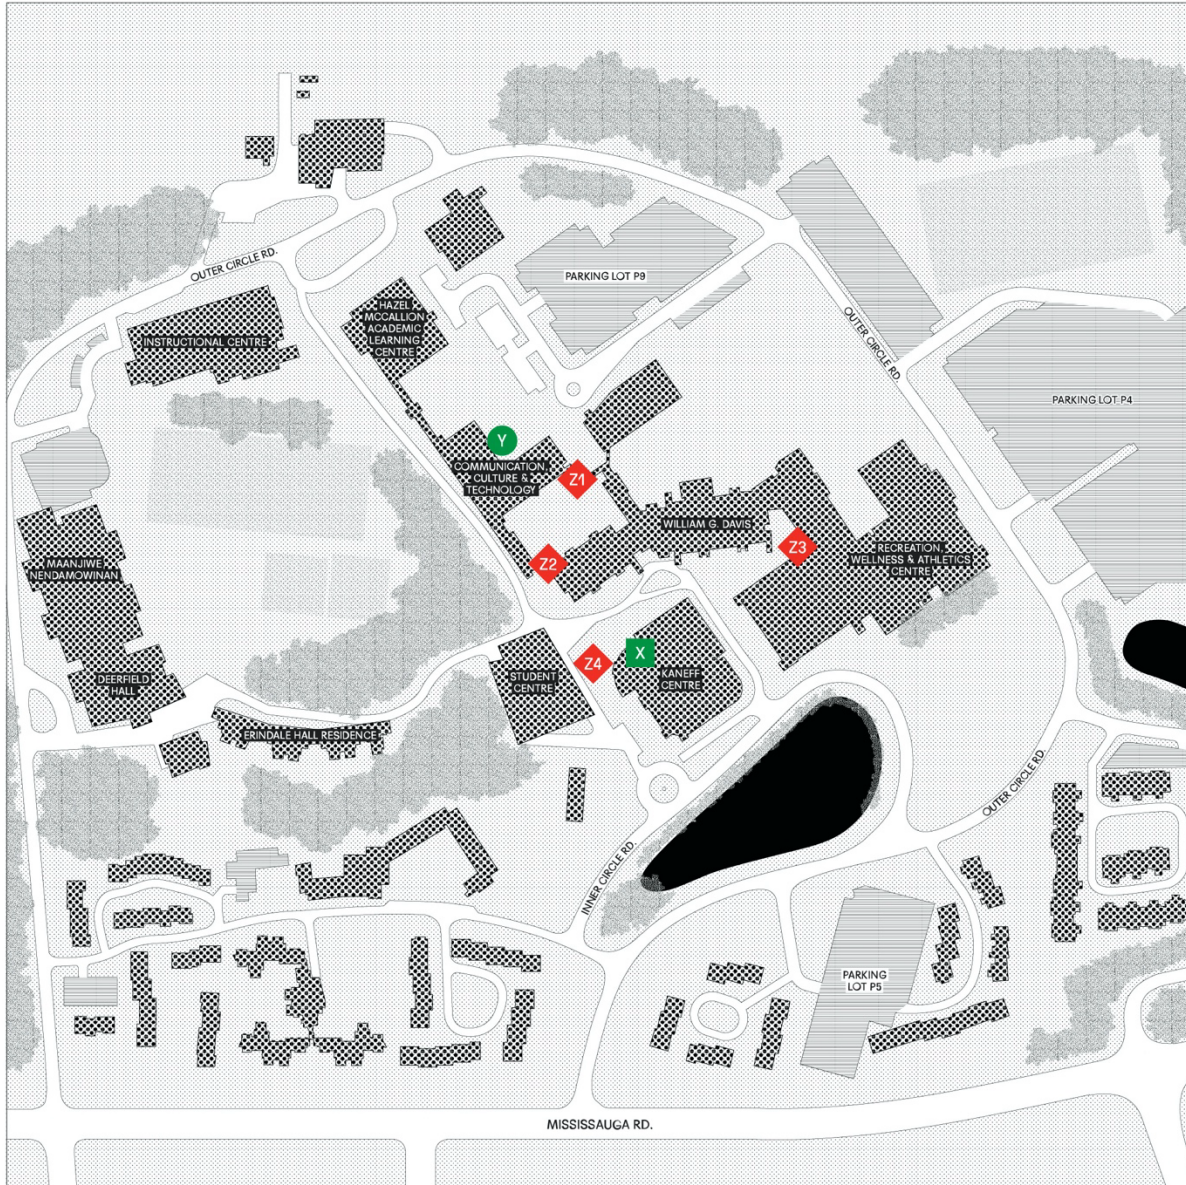

Blackwood Gallery Campus Map

Lines of Inquiry: The Blackwood Index on Campus

Lightbox Program
Summer 2025

- Z1-Z4** Blackwood Lightboxes
- X** Blackwood Gallery
- Y** e-gallery

blackwoodgallery.ca
blackwood.gallery@utoronto.ca
(905) 828-3789

University of Toronto Mississauga
3359 Mississauga Road
Mississauga, ON L5L 1C6

The Blackwood