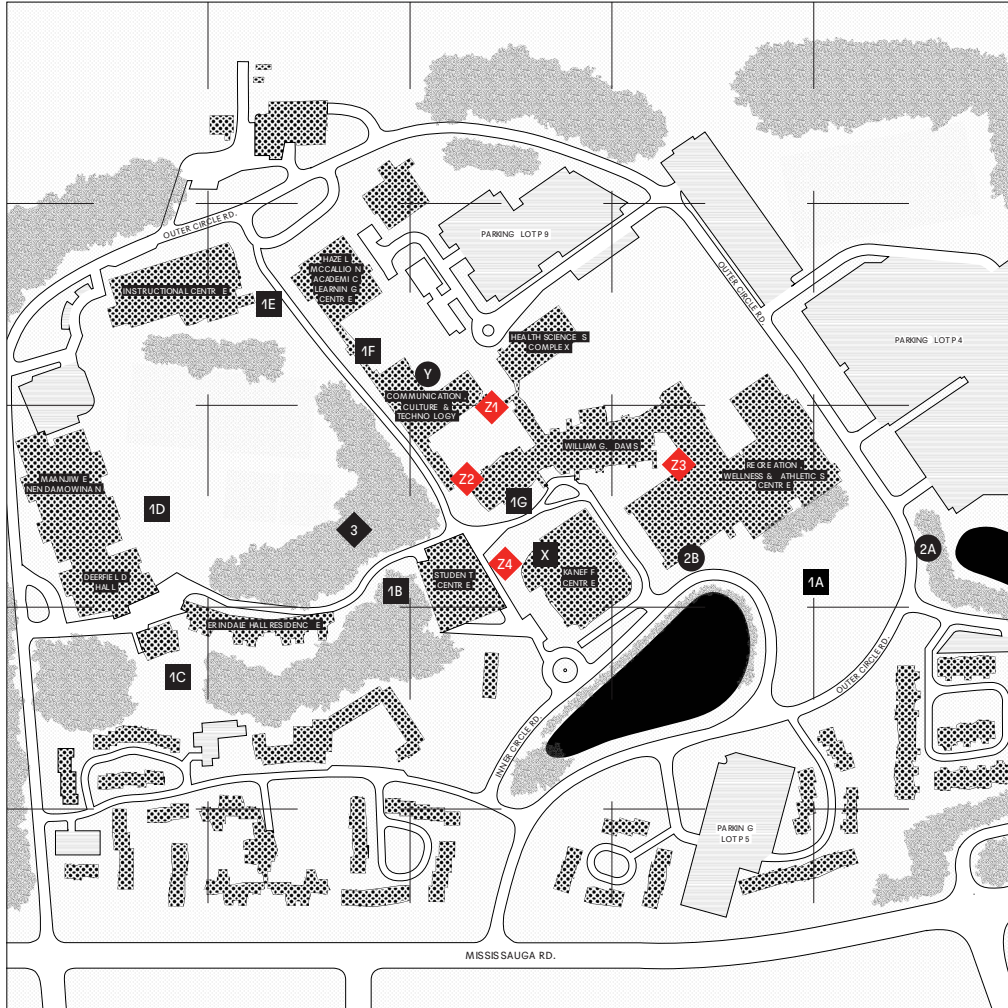

Crossings: Itineraries of Encounter

Campus Map

- Z1-4** Blackwood lightboxes
- 1A-G** Dylan Miner, Agamiing – Niwaabaandaan miinawaa
Nimiwkendaan // At the Lake – I see and I remember
- 2A-B** Tania Willard, Liberation of the Chinook Wind
- 3** Jana Winderen, Spring Bloom in the Marginal Ice Zone:
From the Barents Sea to Lake Ontario
- X** Blackwood Gallery
- Y** e|gallery

blackwoodgallery.ca
 blackwood.gallery@utoronto.ca
 (905) 828-3789

The Blackwood

University of Toronto Mississauga
 3359 Mississauga Road
 Mississauga, ON L5L 1C6